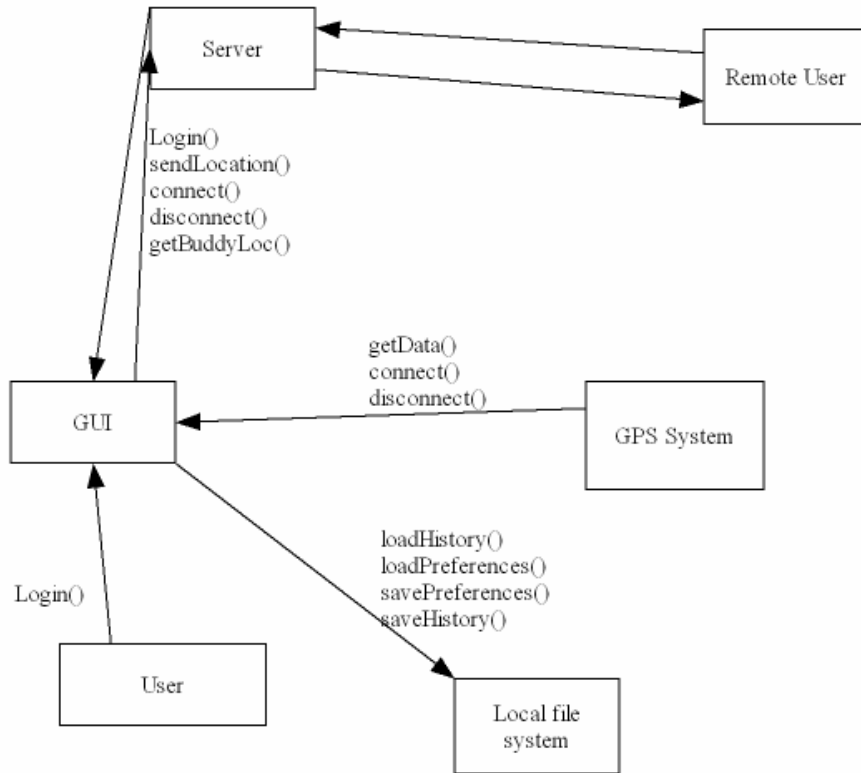

Verge: SeaHawk Spotter

Collaboration Diagram

Sample Interface

Allen Rawls
Nate Bynum
Matt Boykin