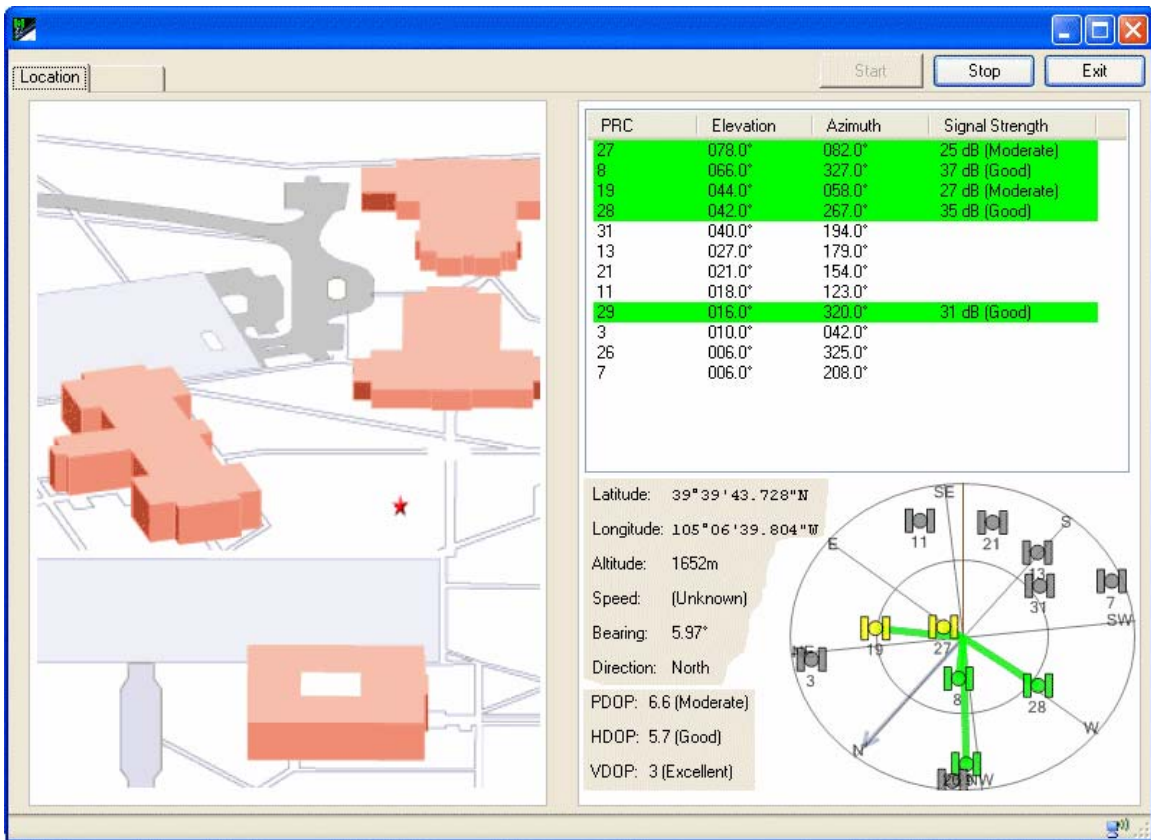

Verge: SeaHawk Spotter

Collaboration Diagram

Sample Interface

Allen Rawls
Nate Bynum
Matt Boykin