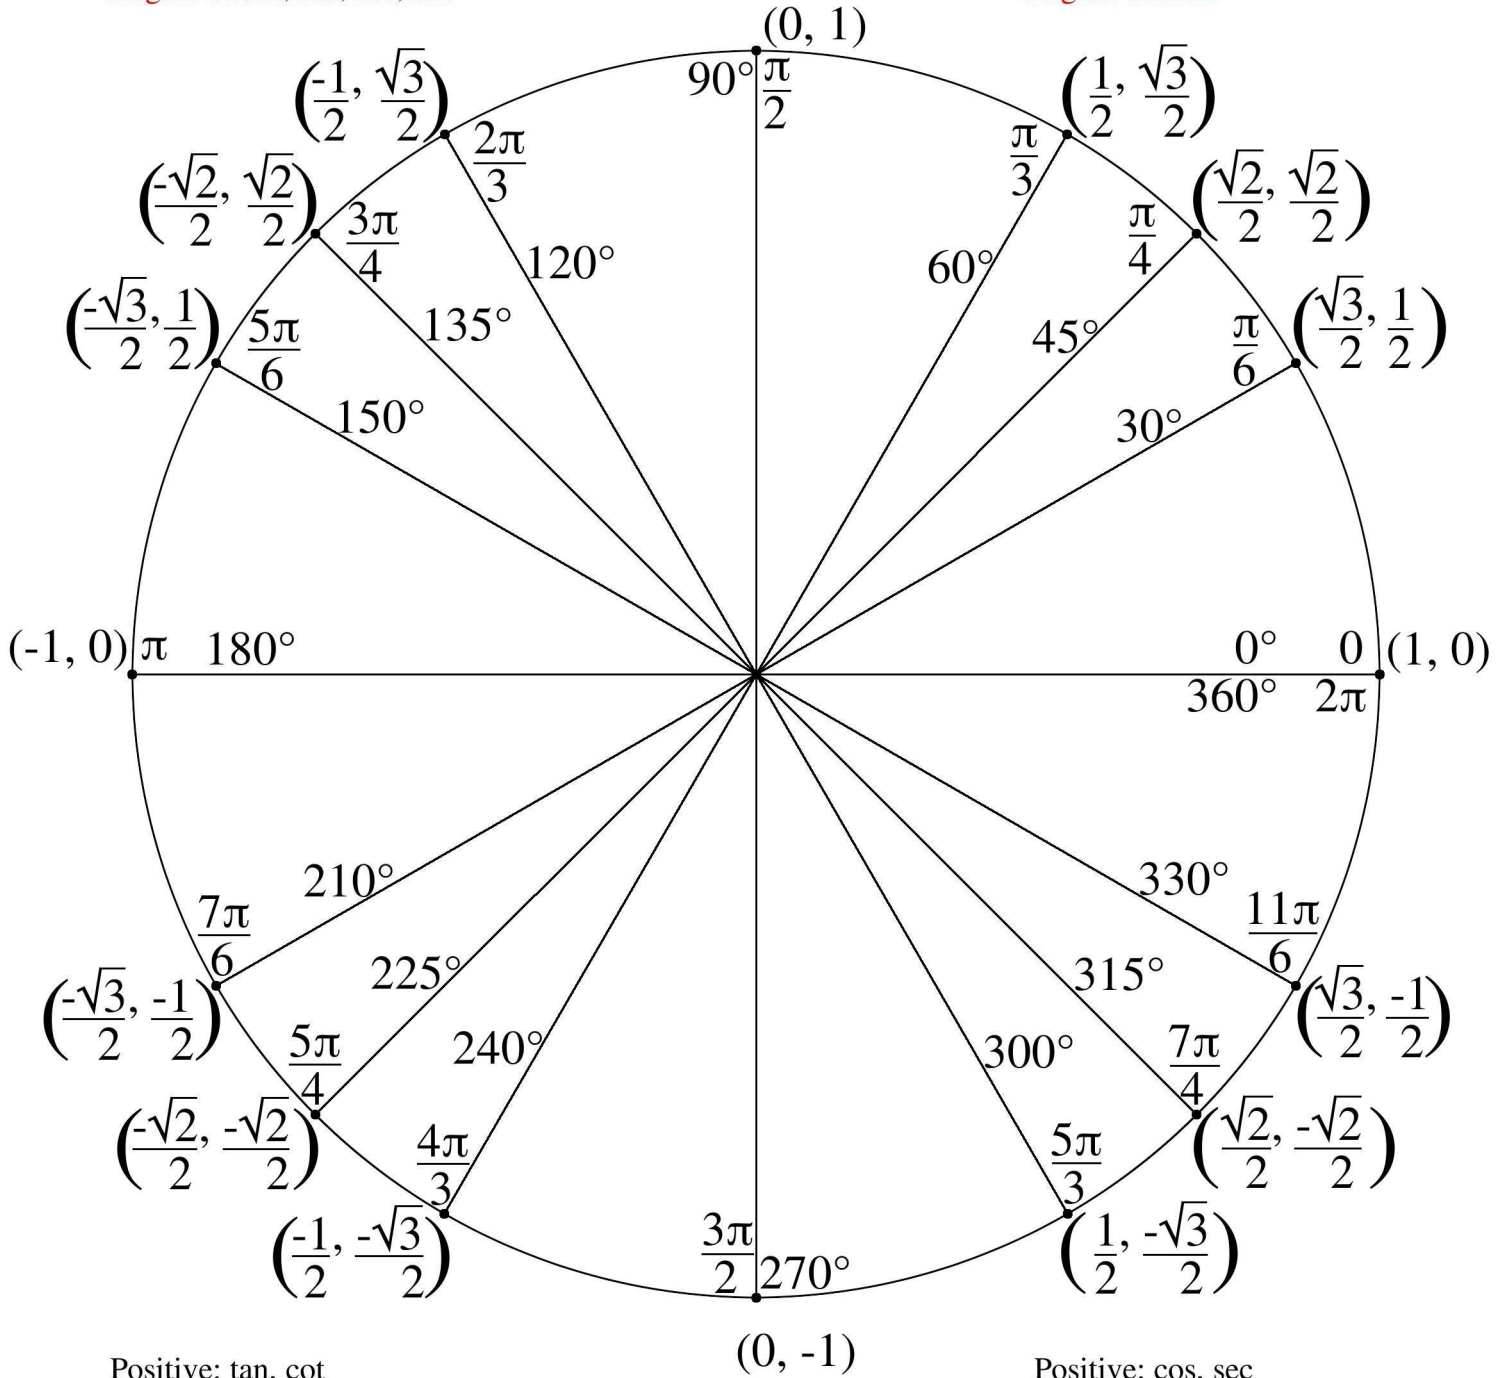

The Unit Circle

Positive: sin, csc
 Negative: cos, tan, sec, cot

Positive: sin, cos, tan, sec, csc, cot
 Negative: none

Positive: tan, cot
 Negative: sin, cos, sec, csc

Positive: cos, sec
 Negative: sin, tan, csc, cot